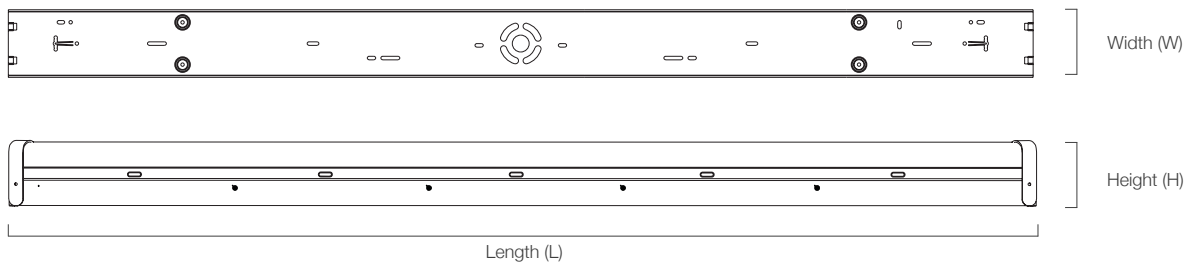

Technical Specifications

Rated Life	≥50,000 hours	Operating Temperature	-20°C to +45°C
Body	Steel + Polycarbonate	Input Voltage	220-240 VAC ~ 50/60Hz
Installation	Surface mount or suspended	IP Rating	IP20
Beam Angle	120°	Connection	Terminal block with quick connect plug
Power Factor	>0.90	Net Weight	1.1kg (600mm) 1.9kg (1200mm)
CRI	>83		

Dimensional Drawing

Wattage	L	H	W
16W/8W	600	79.5	84.5
30W/15W	1200	79.5	84.5

Unit = mm

Product Data

Part Number	Power	Lumen Output	CCT
BS-2-16S120 <i>(shift:)</i>	16W/8W	960lm-2000lm	Tri-colour (3000K / 4000K / 5700K)
BS-4-30S120 <i>(shift:)</i>	30W/15W	1800-3900lm	Tri-colour (3000K / 4000K / 5700K)

Emergency option available, add '-E' to model code.

Sensor option available, add '-SD' to model code.

eg. BS-4-30S120-ESD

*VEET and IPART approval on may not cover all models. For a full listing please visit tekniklighting.com.au/approvals.