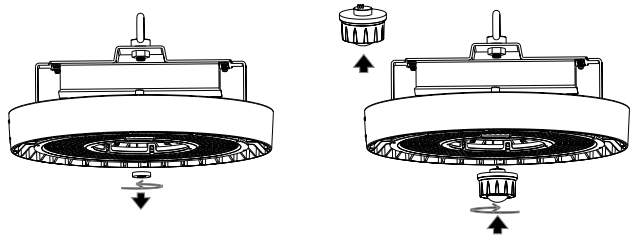

Sensor Installation