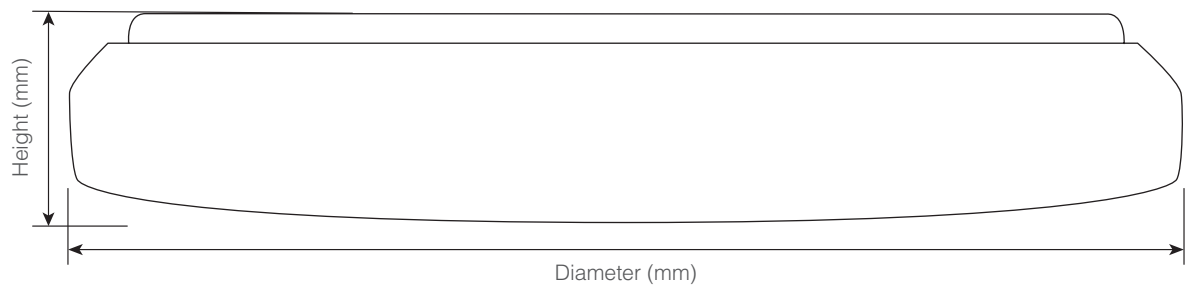

Tri-Colour

Switchable colour temperatures and wattage for versatile installations.

ACCESSORIES

Trim Ring - White

Model No.	OR-330-RING-WH	OR-380-RING-WH
Size	Ø335 x 24mm	Ø385 x 26mm
Material	Steel	Steel
Colour	White	White

Trim Ring - Black

Model No.	OR-330-RING-BK	OR-380-RING-BK
Size	Ø335 x 24mm	Ø385 x 26mm
Material	Steel	Steel
Colour	Black	Black

Technical Specifications

Rated Life	≥30,000 hours	CRI	>80
Body	Steel & PMMA	Operating Temperature	Ta40°
Installation	Surface Mount	Input Voltage	200 - 240 VAC ~ 50/60Hz
Beam Angle	120°	IP Rating	IP40
Power Factor	≥0.5	Connection	Terminal Block

Dimensional Drawing

Model	Diameter mm	Height mm	Weight kg
OR-330-20S120	Ø330	65	0.59
OR-380-30S120	Ø380	65	0.78

Product Data

Part Number	Power	Lumen Output	CCT
OR-330-20S120	10W/20W	1800lm	3000K/4000K/5700K
OR-380-30S120	15W/30W	2700lm	3000K/4000K/5700K