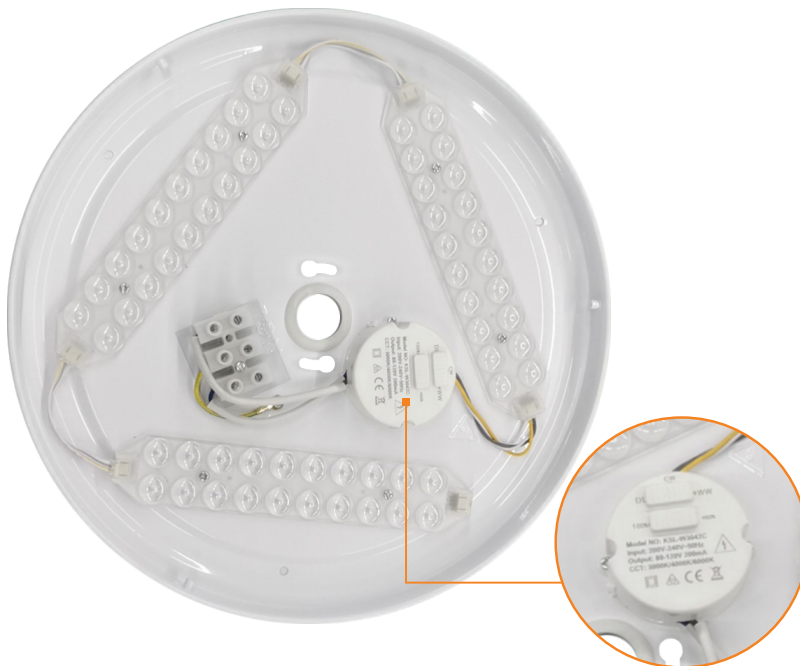

A sleek, low profile and modern outlook combined with colour and wattage selection ensures the [ROMEO] will suit any application. Sealed with an IP40 rating to protect against dust and bugs.

With easy colour and wattage switching, the [ROMEO] is a versatile LED ceiling light. Its flush mounting system is designed to suit a range of different residential and commercial settings.

Key Features

- Sleek modern design
- Extra large terminal block
- Wattage selectable
- Tri-colour adjustable with user friendly switch
- IP40 resistant to dust and insects
- Centrally located cable entry

Tri-Colour

Switchable colour temperatures and wattage for versatile installations.

ACCESSORIES

Trim Ring - White

Model No.	OR-330-RING-WH	OR-380-RING-WH
Size	Ø335 x 24mm	Ø385 x 26mm
Material	Steel	Steel
Colour	White	White

Trim Ring - Black

Model No.	OR-330-RING-BK	OR-380-RING-BK
Size	Ø335 x 24mm	Ø385 x 26mm
Material	Steel	Steel
Colour	Black	Black

Technical Specifications

Rated Life	≥30,000 hours	CRI	>80
Body	Steel & PMMA	Operating Temperature	Ta40°
Installation	Surface Mount	Input Voltage	200 - 240 VAC ~ 50/60Hz
Beam Angle	120°	IP Rating	IP40
Power Factor	≥0.5	Connection	Terminal Block