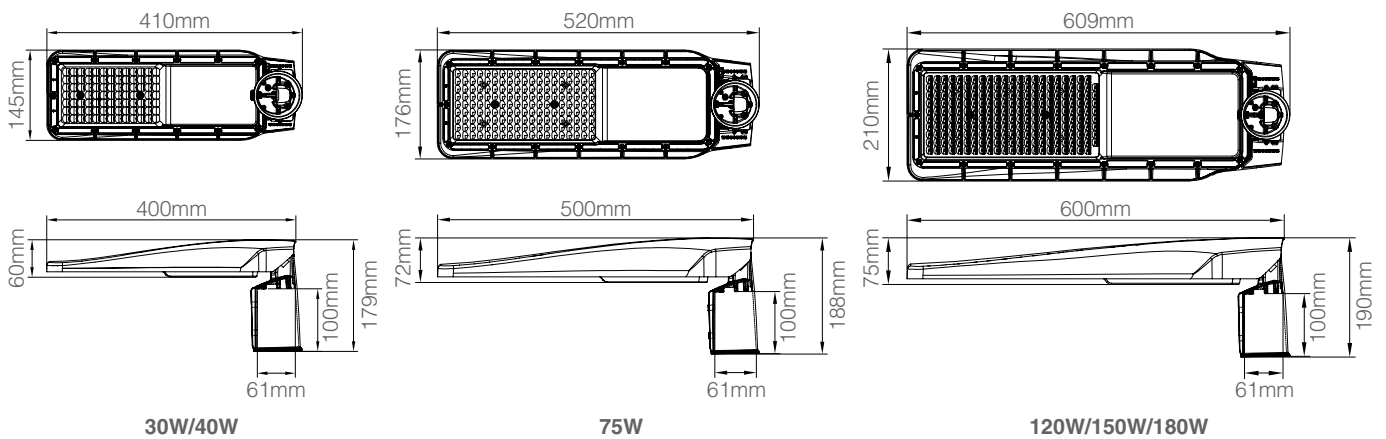

AV-PM-ADT2-SQ
Pole Mount 2 Lights Adaptor:
100x100mm

AV-PM-ADTL-60
Pole Mount L Adaptor:
ø60mm

AV-PM-ADT-90
Pole Mount L Adaptor:
ø90mm

AV-PM-ADT-SQ
Pole Mount L Adaptor:
100x100mm

AV-PM-76
Pole Mount Spigot:
ø76mm

AV-PM-RD-60
Pole Mount Reducer:
ø60mm to ø42mm

AV-PC
Photocell: On/Off

AM-SCM-N
Syncromesh Control Unit
NEMA Module

Technical Specifications

Rated Life	≥50,000 hours	CRI	>70
Body	Aluminium Alloy & Polycarbonate	Operating Temperature	-30°C to +50°C
Installation	Pole Mount: ø60mm bracket supplied Wall Mount: optional	Input Voltage	120 - 277V~ 50/60Hz
Beam Angle	30W/40W/75W: T2 (T3 optional) 120W/150W/180W: T3	IP Rating	IP66
Power Factor	>0.9 (>0.8: 30W/40W at 240 - 277V~)	Connection	1m Flex

Dimensional Drawing

Photometry

Product Data

Part Number	Power	Lumen Output	CCT*
AV-30CT2	30W	4500lm	4000K
AV-40CT2	40W	6000lm	4000K
AV-75CT2	75W	11,250lm	4000K
AV-120CT3	120W	18,000lm	4000K
AV-150CT3	150W	22,500lm	4000K
AV-180CT3	180W	27,000lm	4000K