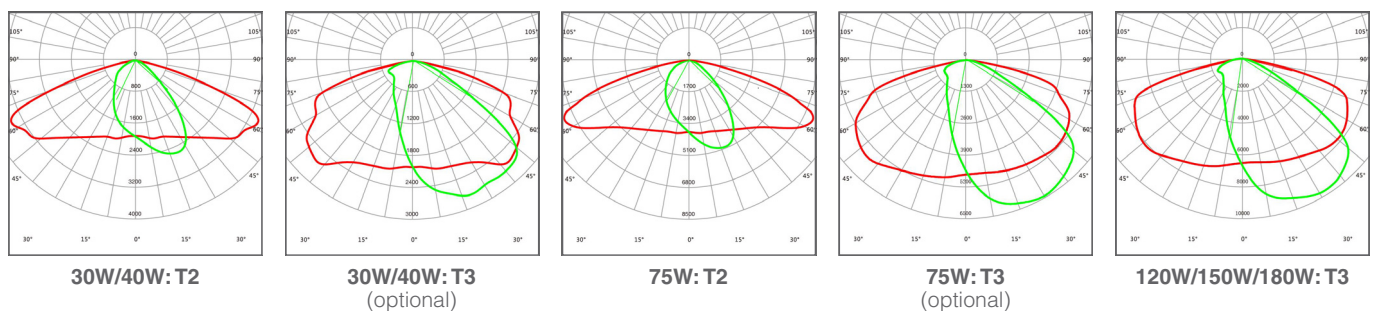

AV-PM-RD-60
Pole Mount Reducer:
ø60mm to ø42mm

AV-PC
Photocell: On/Off

AM-SCM-N
Syncromesh Control Unit
NEMA Module

Technical Specifications

Rated Life	≥50,000 hours	CRI	>70
Body	Aluminium Alloy & Polycarbonate	Operating Temperature	-30°C to +50°C
Installation	Pole Mount: ø60mm bracket supplied Wall Mount: optional	Input Voltage	120 - 277V~ 50/60Hz
Beam Angle	30W/40W/75W: T2 (T3 optional) 120W/150W/180W: T3	IP Rating	IP66
Power Factor	>0.9 (>0.8: 30W/40W at 240 - 277V~)	Connection	1m Flex

Dimensional Drawing

Photometry

Product Data

Part Number	Power	Lumen Output	CCT*
AV-30CT2	30W	4500lm	4000K
AV-40CT2	40W	6000lm	4000K
AV-75CT2	75W	11,250lm	4000K
AV-120CT3	120W	18,000lm	4000K
AV-150CT3	150W	22,500lm	4000K
AV-180CT3	180W	27,000lm	4000K