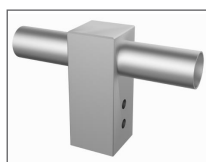

Key Features

- High efficacy of 150lm/W
- 1-10V Dimmable
- Lightweight, elegant, ultra-thin design
- The selection of mounting accessories gives this range increased versatility
- Low maintenance
- NEMA base for optional PE or Syncromesh wireless control

Accessories

AV-PM-ADT-76
Pole Mount Adaptor:
ø76mm-ø60mm

AV-WM-60
Wall Mount Adaptor:
ø60mm Spigot

AV-WM-CN-60
Wall Mount Adaptor:
Corner

AV-PM-ADT2-60
Pole Mount 2 Lights Adaptor:
ø60mm

AV-PM-ADT2-76
Pole Mount 2 Lights Adaptor:
ø76mm

AV-PM-ADT2-SQ
Pole Mount 2 Lights Adaptor:
100x100mm

AV-PM-ADTL-60
Pole Mount L Adaptor:
ø60mm

AV-PM-ADT-90
Pole Mount L Adaptor:
ø90mm

AV-PM-ADT-SQ
Pole Mount L Adaptor:
100x100mm

AV-PM-76
Pole Mount Spigot:
ø76mm