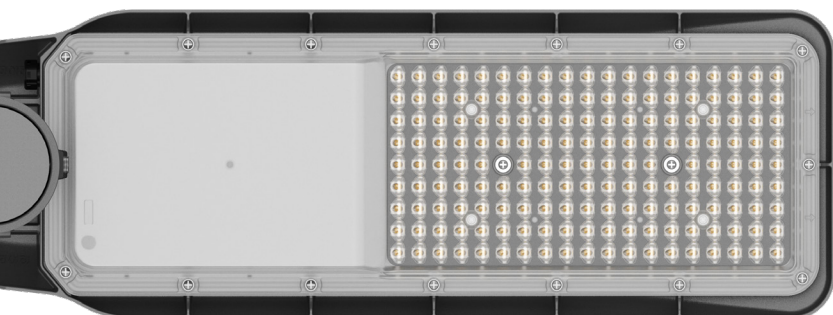

[VIALUX]

STREETLIGHT

5 YEAR PRODUCT WARRANTY	 DIMMABLE	 SYNCROMESH COMPATIBLE	IP 66 INGRESS PROTECTION	IK 10 IMPACT PROTECTION
---	--------------	------------------------------	---	--

Description

The VIALUX is a sleek and modern streetlight that is perfect for any urban or suburban environment. It features a slim design with a smooth surface that avoids dust accumulation, and is both visually appealing and energy-efficient.

Key Features

- High efficacy of 150lm/W
- 1-10V Dimmable
- Lightweight, elegant, ultra-thin design
- The selection of mounting accessories gives this range increased versatility
- Low maintenance
- NEMA base for optional PE or Syncromesh wireless control

Accessories

AV-PM-ADT-76
Pole Mount Adaptor:
ø76mm-ø60mm

AV-WM-60
Wall Mount Adaptor:
ø60mm Spigot

AV-WM-CN-60
Wall Mount Adaptor:
Corner

AV-PM-ADT2-60
Pole Mount 2 Lights Adaptor:
ø60mm

AV-PM-ADT2-76
Pole Mount 2 Lights Adaptor:
ø76mm

AV-PM-RD-60
Pole Mount Reducer:
ø60mm to ø42mm

AV-PC
Photocell: On/Off

AM-SCM-N
Syncromesh Control Unit
NEMA Module

Technical Specifications

Rated Life	≥50,000 hours	CRI	>70
Body	Aluminium Alloy & Polycarbonate	Operating Temperature	-30°C to +50°C
Installation	Pole Mount: ø60mm bracket supplied Wall Mount: optional	Input Voltage	120 - 277V~ 50/60Hz
Beam Angle	30W/40W/75W: T2 (T3 optional) 120W/150W/180W: T3	IP Rating	IP66
Power Factor	>0.9 (>0.8: 30W/40W at 240 - 277V~)	Connection	1m Flex