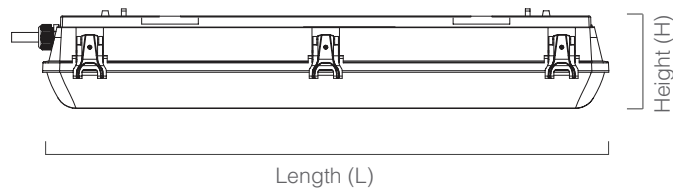

### Technical Specifications

<b>Rated Life</b>	≥50,000 hours	<b>CRI</b>	n/a
<b>Body</b>	Polycarbonate	<b>Operating Temp.</b>	-20°C to +45°C
<b>Installation</b>	Surface Mounted	<b>Input Voltage</b>	220 - 240 VAC ~ 50/60Hz
<b>Beam Angle</b>	120°	<b>IP Rating</b>	IP65
<b>Power Factor</b>	>0.9	<b>Connection</b>	Terminal Block with Quick Connect Plug

### Dimensional Drawing

Model	Length mm	Width mm	Height mm	Weight kg
BV-2-20GA120	655	130	88	1.31
BV-2-20GA120-E	655	130	88	1.6
BV-4-40GA120	1265	130	88	2.1
BV-4-40GA120-E	1265	130	88	2.4